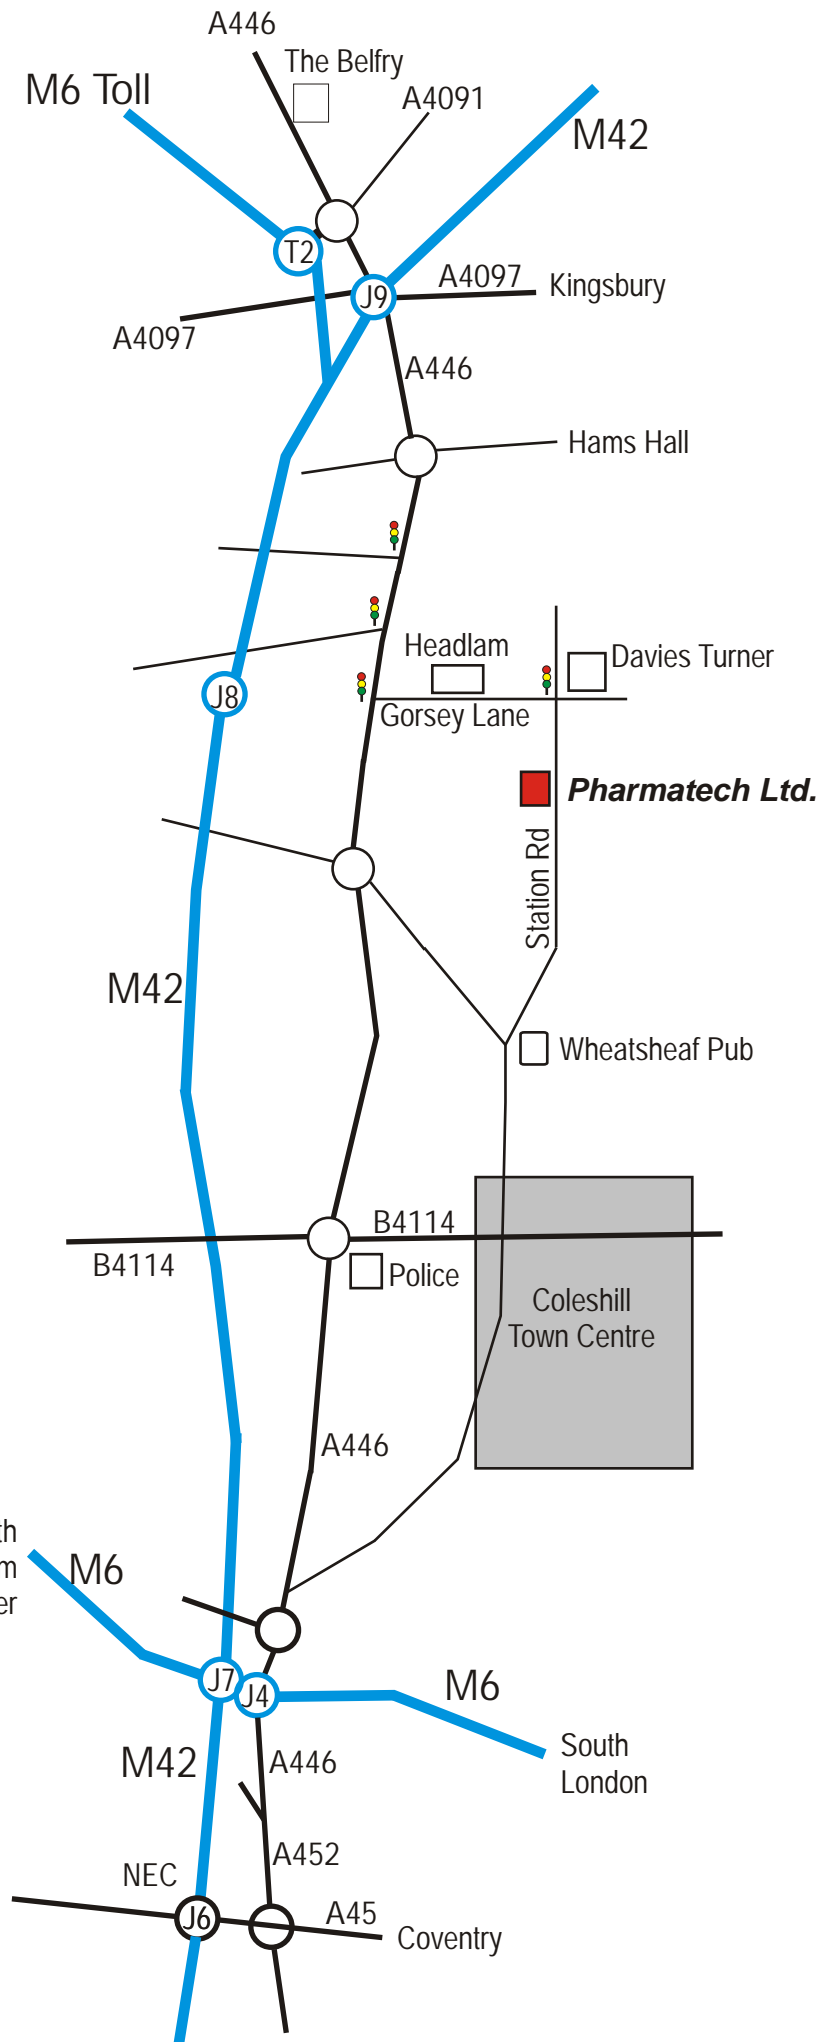

How to find Pharmatech Ltd.

Car

M6 - Leave the M6 at Junction 4. Take the A446 towards Coleshill. Keep following the A446 for about 2 miles then turn right at the first set of traffic lights (on to Gorsey Lane). Turn right at the traffic lights. You are now on Station Road.

M6 Toll - Leave the M6 Toll at Junction T2. Take the A446 South towards the M42. Keep following the A446 (sign posted Coleshill) over the roundabout and then turn left at the third set of traffic lights (on to Gorsey Lane). Turn right at the traffic lights. You are now on Station Road.

M42 - Leave the M2 at Junction 9. Take the A446 (South) towards Coleshill. Keep following the A446 over the roundabout and then turn left at the third set of traffic lights (on to Gorsey Lane). Turn right at the traffic lights. You are now on Station Road.

If you are coming from the South do not go up the M6 Toll road.

Train

To Birmingham International - 5 miles from Pharmatech.
Direct line from Birmingham New Street and London Euston.

Air

Fly to Birmingham International Airport which is 5 miles from Pharmatech.

Map Not to scale
= Traffic Lights

Pharmatech Ltd.
15, Coleshill Trading Estate,
Station Road,
Coleshill,
Warwickshire.
B46 1JP
Tel: 01675 467636
Fax: 01675 467582