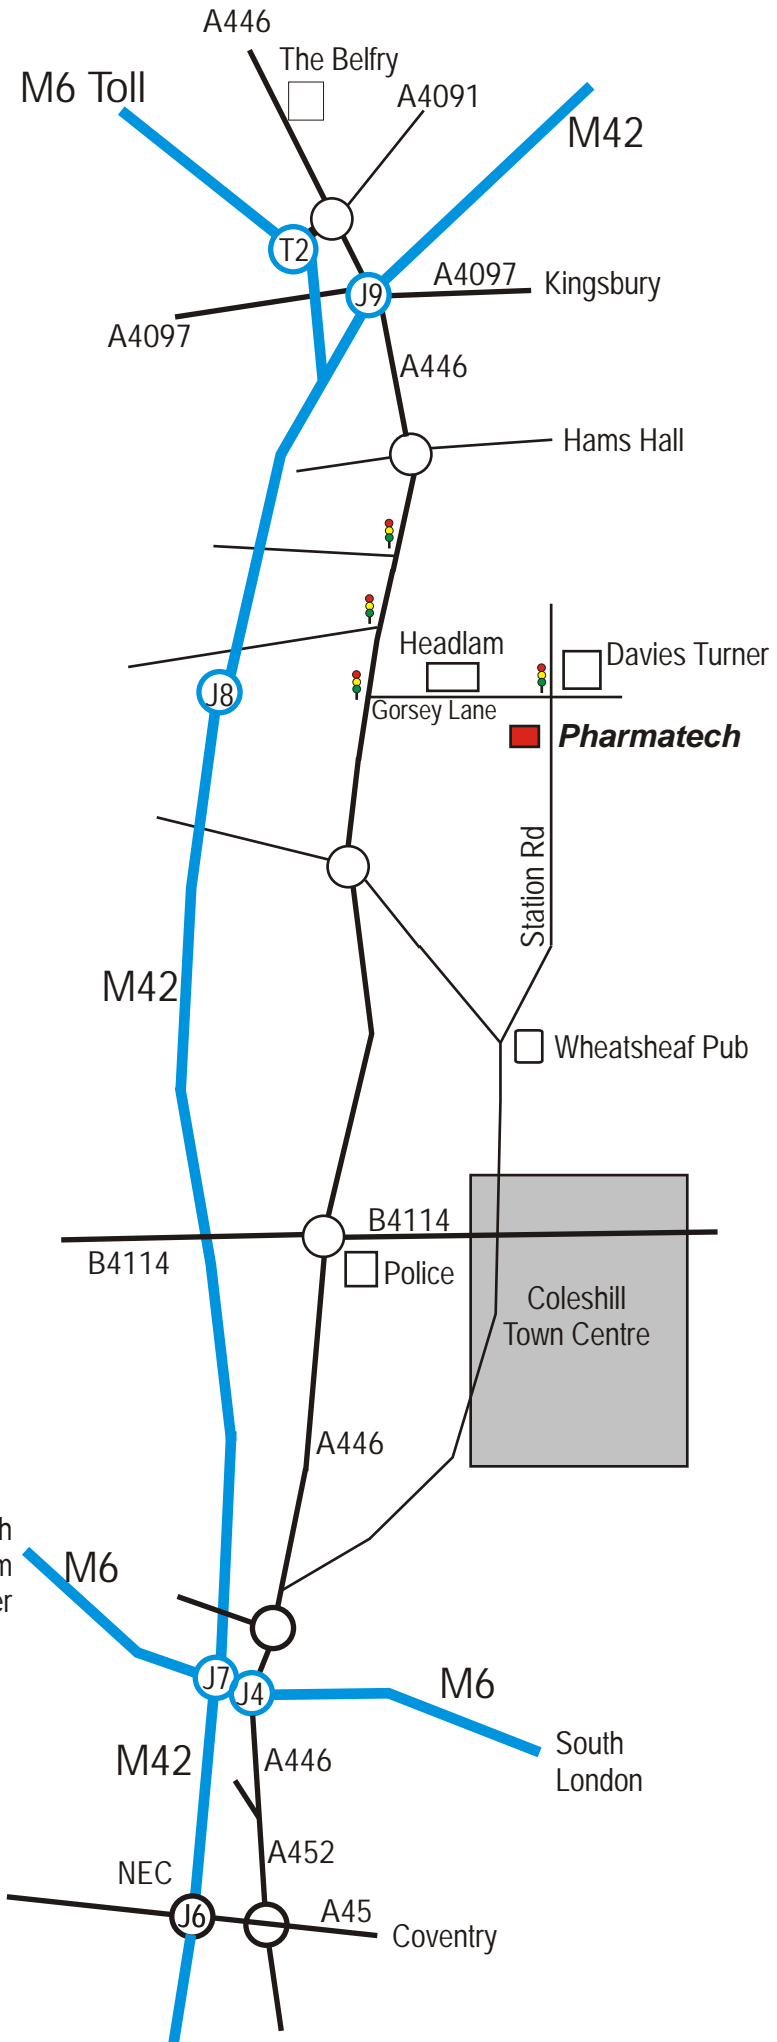

How to find Pharmatech

Car

M6 - Leave the M6 at Junction 4. Take the A446 towards Coleshill. Keep following the A446 for about 2 miles then turn right at the first set of traffic lights (on to Gorsey Lane). Turn right at the traffic lights. You are now on Station Road. Forge Mills Park is immediately on your right.

M6 Toll - Leave the M6 Toll at Junction T2. Take the A446 South towards the M42. Keep following the A446 (sign posted Coleshill) over the roundabout and then turn left at the third set of traffic lights (on to Gorsey Lane). Turn right at the traffic lights. You are now on Station Road. Forge Mills Park is immediately on your right.

M42 - Leave the M2 at Junction 9. Take the A446 (South) towards Coleshill. Keep following the A446 over the roundabout and then turn left at the third set of traffic lights (on to Gorsey Lane). Turn right at the traffic lights. You are now on Station Road. Forge Mills Park is immediately on your right.

If you are coming from the South do not go up the M6 Toll road.

Train

To Birmingham International - 5 miles from Pharmatech.
Direct line from Birmingham New Street and London Euston.

Air

Fly to Birmingham International Airport which is 5 miles from Pharmatech.